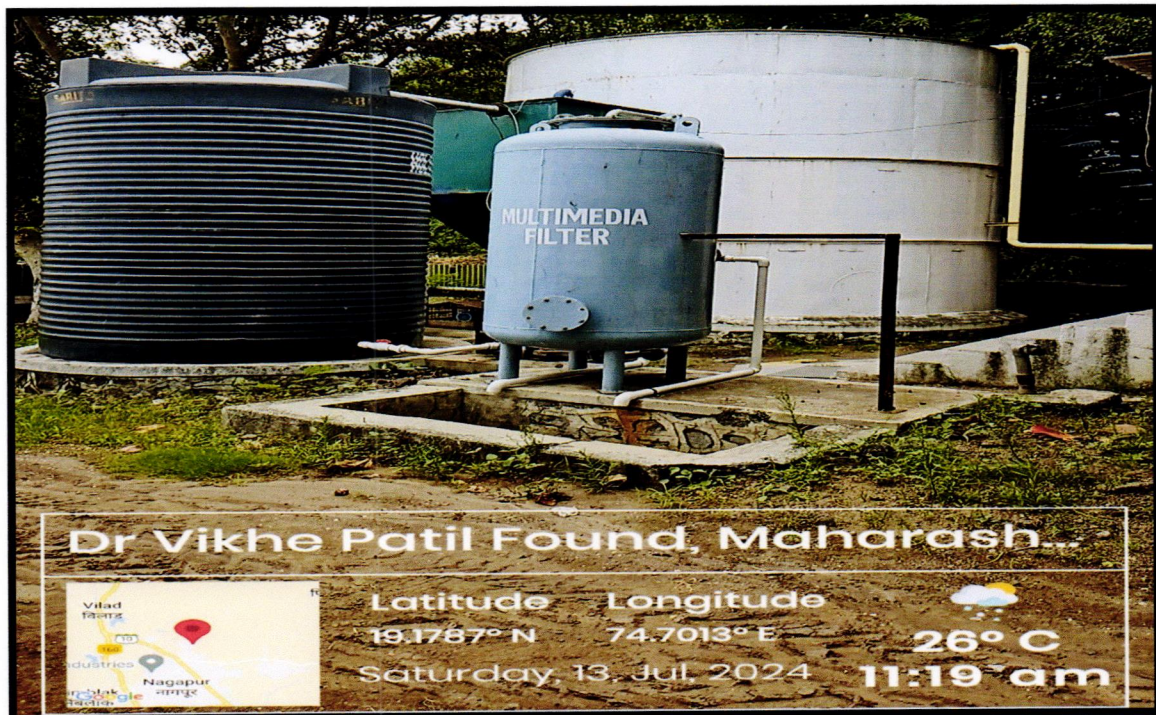

Effluent Treatment Tank

P. Achandekar

PRINCIPAL

**Dr.V.V.P.F's College of Nursing
Ahmednagar**